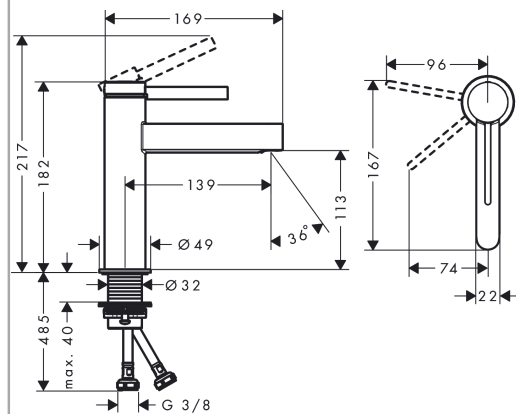

Finoris

Single lever basin mixer 110 CoolStart with push-open waste set

Surfaces: **Matt Black** Article Number: **76024670**

Description

product features

- consists of: single lever basin mixer, waste set
- ComfortZone 110
- projection 139 mm
- spray type: laminar spray
- maximum flow rate at 3 bar: 5 l/min
- ceramic cartridge
- temperature limitation adjustable
- suitable for continuous flow water heaters
- push-open waste set G 1¼
- material waste set: metal
- connection type: G ¾ connections
- connection dimension: DN15
- cold water in middle position

Technology

Design awards

reddot winner 2021

Product image

Scale drawing

Finoris
Single lever basin mixer 110 CoolStart with push-open waste set
 Surfaces: **Matt Black** Article Number: **76024670**

Flowchart

Finoris
Single lever basin mixer 110 CoolStart with push-open waste set
 Surfaces: **Matt Black** Article Number: **76024670**

Exploded Drawing

Year of production: >06/21

Finoris**Single lever basin mixer 110 CoolStart with push-open waste set**Surfaces: **Matt Black** Article Number: **76024670****Spare part list**

Year of production: >06/21

Pos.	Description	Article Number	Price	PU
1	handle	94278670	-	1
2	screw cover	93735460	-	1
3	hollow set screw M5x5	98446000	-	1
4	flange	93737670	-	1
5	nut	92926000	-	1
6	O-ring 30x1,5	98433000	-	1
7	O-ring 29x2	98391000	-	1
8	O-ring 25x1,5	98146000	-	1
9	cartridge, assy	93760000	-	1
10	seal	93383000	-	1
11	adapter for cartridge	95975000	-	1
12	spray former	93973000	-	1
13	special tool	98987000	-	1
14	escutcheon	94265670	-	1
15	flat seal	98749000	-	1
16	fixing set (Ø 32)	13961000	-	1
17	lever collar	97548000	-	1
18	fixation extension 35 mm	13898000	-	1
19	connection hose 600 mm M8x0,75 G3/8	96556000	-	1
20	O-ring 6,6x1,6	93019000	-	1
a	push-open waste set	50100670	-	1