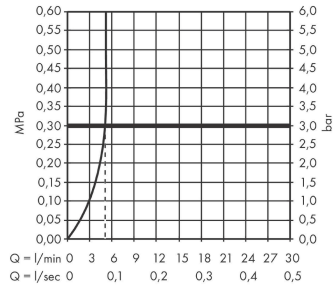

Finoris

Single lever basin mixer 110 CoolStart with push-open waste set

Surfaces: **Matt Black** Article Number: **76024670**

Description

product features

- consists of: single lever basin mixer, waste set
- ComfortZone 110
- projection 139 mm
- spray type: laminar spray
- maximum flow rate at 3 bar: 5 l/min
- ceramic cartridge
- temperature limitation adjustable
- suitable for continuous flow water heaters
- push-open waste set G 1¼
- material waste set: metal
- connection type: G ¾ connections
- connection dimension: DN15
- cold water in middle position

Technology

Design awards

reddot winner 2021

Product image

Scale drawing

Finoris
Single lever basin mixer 110 CoolStart with push-open waste set
 Surfaces: **Matt Black** Article Number: **76024670**

Flowchart