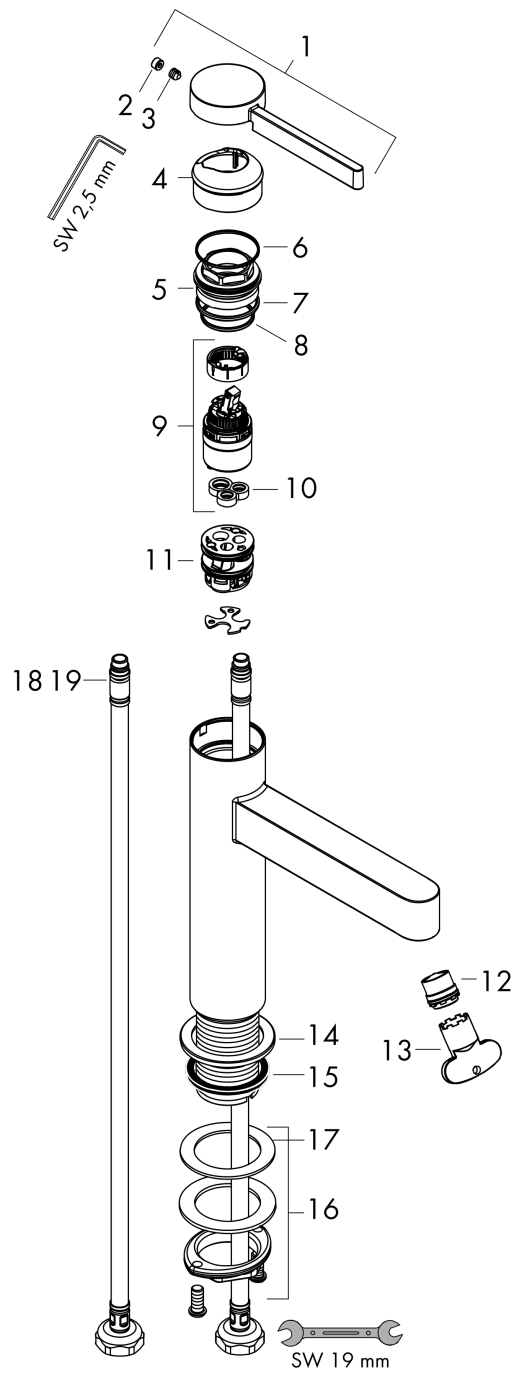

Finoris

Single lever basin mixer 110 CoolStart with push-open waste set

Surfaces: **Matt Black** Article Number: **76024670**

Description

product features

- consists of: single lever basin mixer, waste set
- ComfortZone 110
- projection 139 mm
- spray type: laminar spray
- maximum flow rate at 3 bar: 5 l/min
- ceramic cartridge
- temperature limitation adjustable
- suitable for continuous flow water heaters
- push-open waste set G 1¼
- material waste set: metal
- connection type: G ¾ connections
- connection dimension: DN15
- cold water in middle position

Technology

Design awards

reddot winner 2021

Product image

Scale drawing

Finoris
Single lever basin mixer 110 CoolStart with push-open waste set
 Surfaces: **Matt Black** Article Number: **76024670**

Flowchart

Finoris
Single lever basin mixer 110 CoolStart with push-open waste set
 Surfaces: **Matt Black** Article Number: **76024670**

Exploded Drawing

Year of production: >06/21

Finoris**Single lever basin mixer 110 CoolStart with push-open waste set**Surfaces: **Matt Black** Article Number: **76024670****Spare part list**

Year of production: >06/21

Pos.	Description	Article Number	Price	PU
1	handle	94278670	-	1
2	screw cover	93735460	-	1
3	hollow set screw M5x5	98446000	-	1
4	flange	93737670	-	1
5	nut	92926000	-	1
6	O-ring 30x1,5	98433000	-	1
7	O-ring 29x2	98391000	-	1
8	O-ring 25x1,5	98146000	-	1
9	cartridge, assy	93760000	-	1
10	seal	93383000	-	1
11	adapter for cartridge	95975000	-	1
12	spray former	93973000	-	1
13	special tool	98987000	-	1
14	escutcheon	94265670	-	1
15	flat seal	98749000	-	1
16	fixing set (Ø 32)	13961000	-	1
17	lever collar	97548000	-	1
18	fixation extension 35 mm	13898000	-	1
19	connection hose 600 mm M8x0,75 G3/8	96556000	-	1
20	O-ring 6,6x1,6	93019000	-	1
a	push-open waste set	50100670	-	1